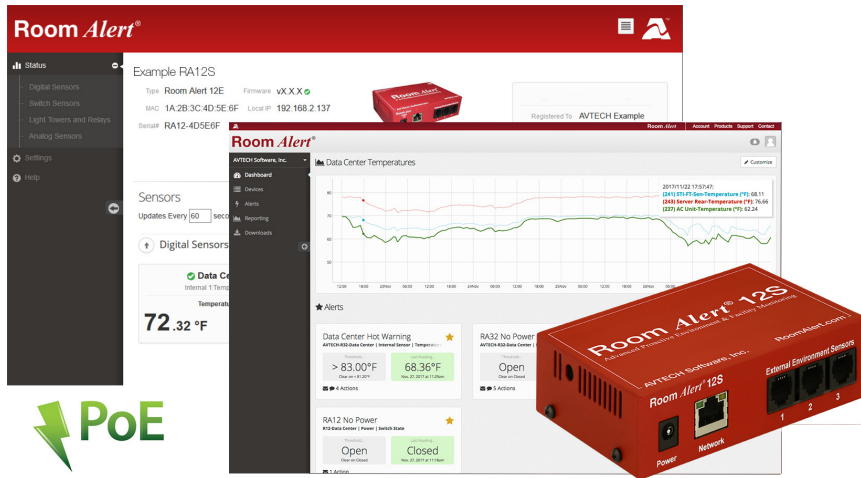

Room Alert® 12S

*“Advanced Physical Environment Monitoring,
Alerting & Automatic Corrective Action.”*

Advanced Security, Midrange Capacity & Midrange Price

- Secure data transfer options include HTTPS / SSL Web Interface, SSL / TLS Email Support, SNMP v1/v2c/v3, 2048-bit encryption and SSL Push to Room Alert Account.
- Easy Ethernet ‘Plug & Play’ setup for immediate IT & facilities environment monitoring.
- Includes a built-in sensor for digital temperature and “PUSH” technology.
- Includes Power over Ethernet (PoE) and external Digital Temperature & Humidity Sensor.
- Includes ports for 3 digital sensors and 4 switch sensors or dry contacts, as well as additional ports to connect 0-5V analog sensor, low voltage relay, and Light Tower & Relay Adapter (LTA).
- Offers advanced alerting by email, email-to-SMS, SNMP, webpage update and more.
- Use Room Alert 12S’s built-in web server, RoomAlert.com Account, local Room Alert Manager software, or SNMP to monitor across your network.
- The Room Alert 12S package allows real-time sensor status, data logging, graphing, advanced alerting, Fahrenheit/Celsius, high/low watermarks and much more.